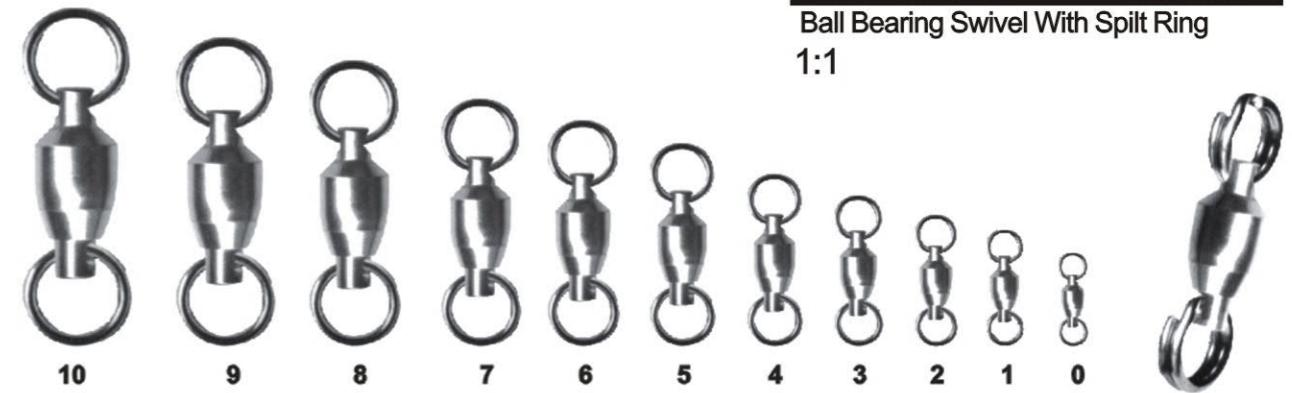

1:1

1:1 美式壓花轉環+B型別針 SH-1007

Impressed Rolling Swivels With Interlock Snap

美式轉環+強力別針 SH-1008

Rolling swivels with hooked snap

1:1

1:1 美式轉環+強力別針 SH-1009

Rolling Swivels With Hooked Snap

# SWIVELS

美式轉環+雙扣別針 SH-1010

Rolling Swivels With Insurance Snap

1:1

1:1 美式轉環+雙扣別針 SH-1011

Rolling Swivels With Hooked Snap

1:1 樽形轉環+A型別針 SH-1012

Barrel Swivel With Safety Snap

1:1 樽形轉環+B型別針 SH-1013  
Barrel Swivel With Interlock Snap

1:1 日式轉環 SH-1014  
Crane Swivel

雙圈軸承轉環 SH-1015  
Ball Bearing Swivel With Split Ring  
1:1

單圈焊接軸承轉環 SH-1016  
Ball Bearing Swivel With Solid Ring  
1:1