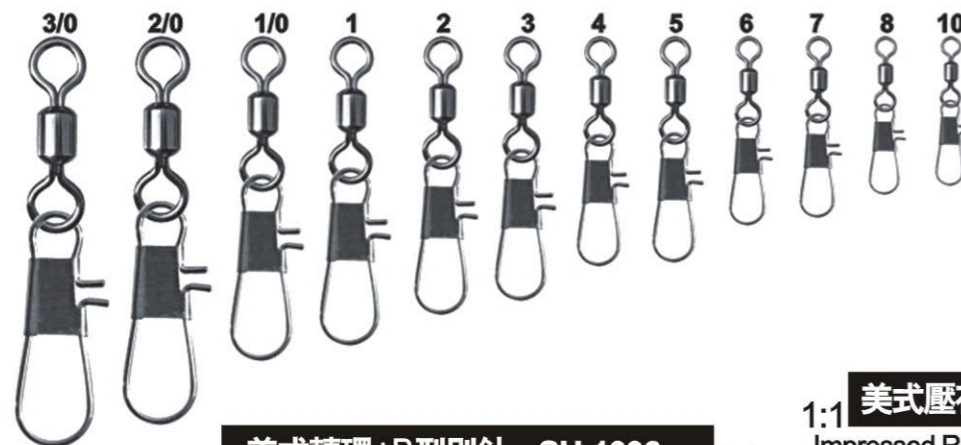

# SWIVELS

1:1 樽形轉環 SH-1001  
Barrel Swivel

1:1 樽形中通轉環 SH-1002  
Barrel Cross-Line swivels

美式轉環 SH-1003 1:1  
Rolling swivel

# SWIVELS

美式轉環+A型別針 SH-1004

Rolling Swivels With Safety Snap

1:1

1:1 美式壓花轉環+A型別針 SH-1005

Impressed Rolling Swivels With Safety Snap

美式轉環+B型別針 SH-1006

Rolling Swivels With Safety Snap

1:1

1:1 美式壓花轉環+B型別針 SH-1007

Impressed Rolling Swivels With Interlock Snap

美式轉環+強力別針 SH-1008

Rolling swivels with hooked snap

1:1

1:1 美式轉環+強力別針 SH-1009

Rolling Swivels With Hooked Snap