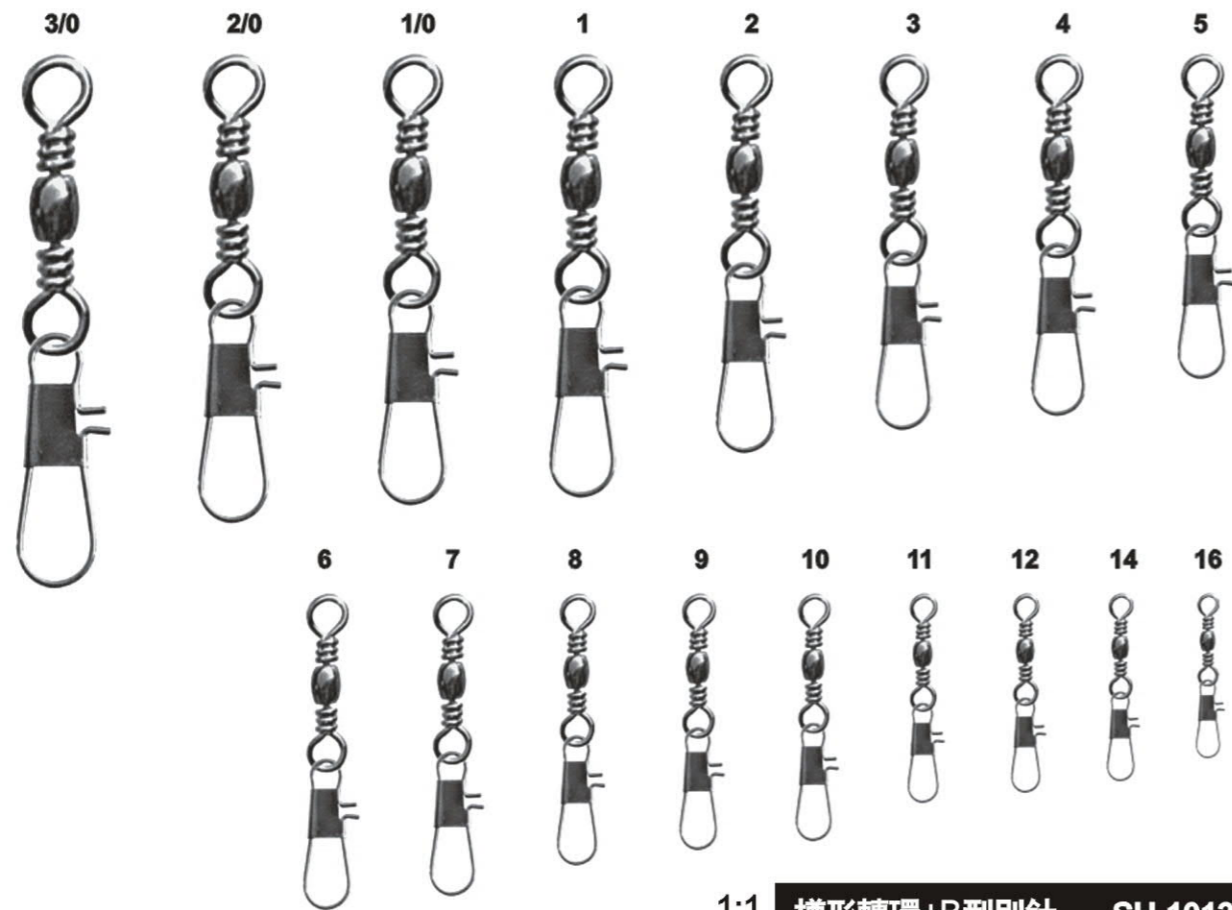

1:1

1:1 美式壓花轉環+B型別針 SH-1007

Impressed Rolling Swivels With Interlock Snap

美式轉環+強力別針 SH-1008

Rolling swivels with hooked snap

1:1

1:1 美式轉環+強力別針 SH-1009

Rolling Swivels With Hooked Snap

# SWIVELS

美式轉環+雙扣別針 SH-1010

Rolling Swivels With Insurance Snap

1:1

1:1 美式轉環+雙扣別針 SH-1011

Rolling Swivels With Hooked Snap

1:1 樽形轉環+A型別針 SH-1012

Barrel Swivel With Safety Snap