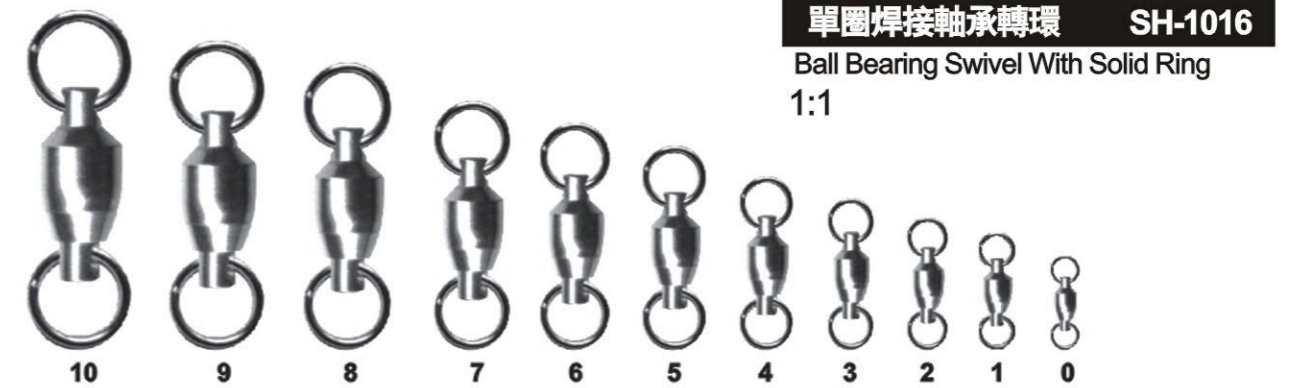

單管 SH-1017 1:1
Brass tube

單管鋁套 SH-1018
Oval Aluminum Tube

規格 ART	尺寸 (mm)
A	1.0x2.0x10
B	1.2x2.4x10
C	1.4x2.8x10
D	1.6x3.2x10
E	1.8x3.6x18
F	2.0x4.0x18
G	2.3x4.6x18
H	2.5x5.0x18
I	3.0x6.0x18
J	3.3x6.6x18

規格 ART	尺寸 (mm)
A	2.2x4.5x15
B	2.5x5.2x15
C	3.0x6.2x17
D	3.5x7.2x19
E	4.0x8.2x19
F	5.0x10x20